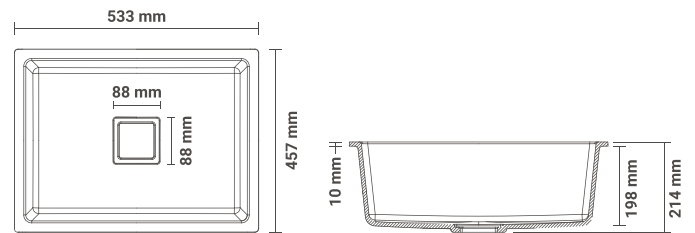

Installation

Top Mount Under Mount Flush Mount

EXCLUSIVE QUARTZ SINKS

Single Bowl Sink Black
Size : 18"x16" Weight : 9kg. Approx

Single Bowl Sink Brown
Size : 21"x18" Weight : 11kg. Approx

Single Bowl Sink White
Size : 24"x18" Weight : 12kg. Approx