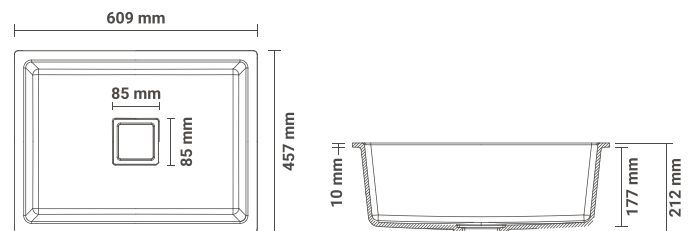

Installation

Top Mount Under Mount Flush Mount

EXCLUSIVE QUARTZ SINKS

Single Bowl Sink Black
Size : 18"x16" Weight : 9kg. Approx

Single Bowl Sink Brown
Size : 21"x18" Weight : 11kg. Approx

Single Bowl Sink White
Size : 24"x18" Weight : 12kg. Approx