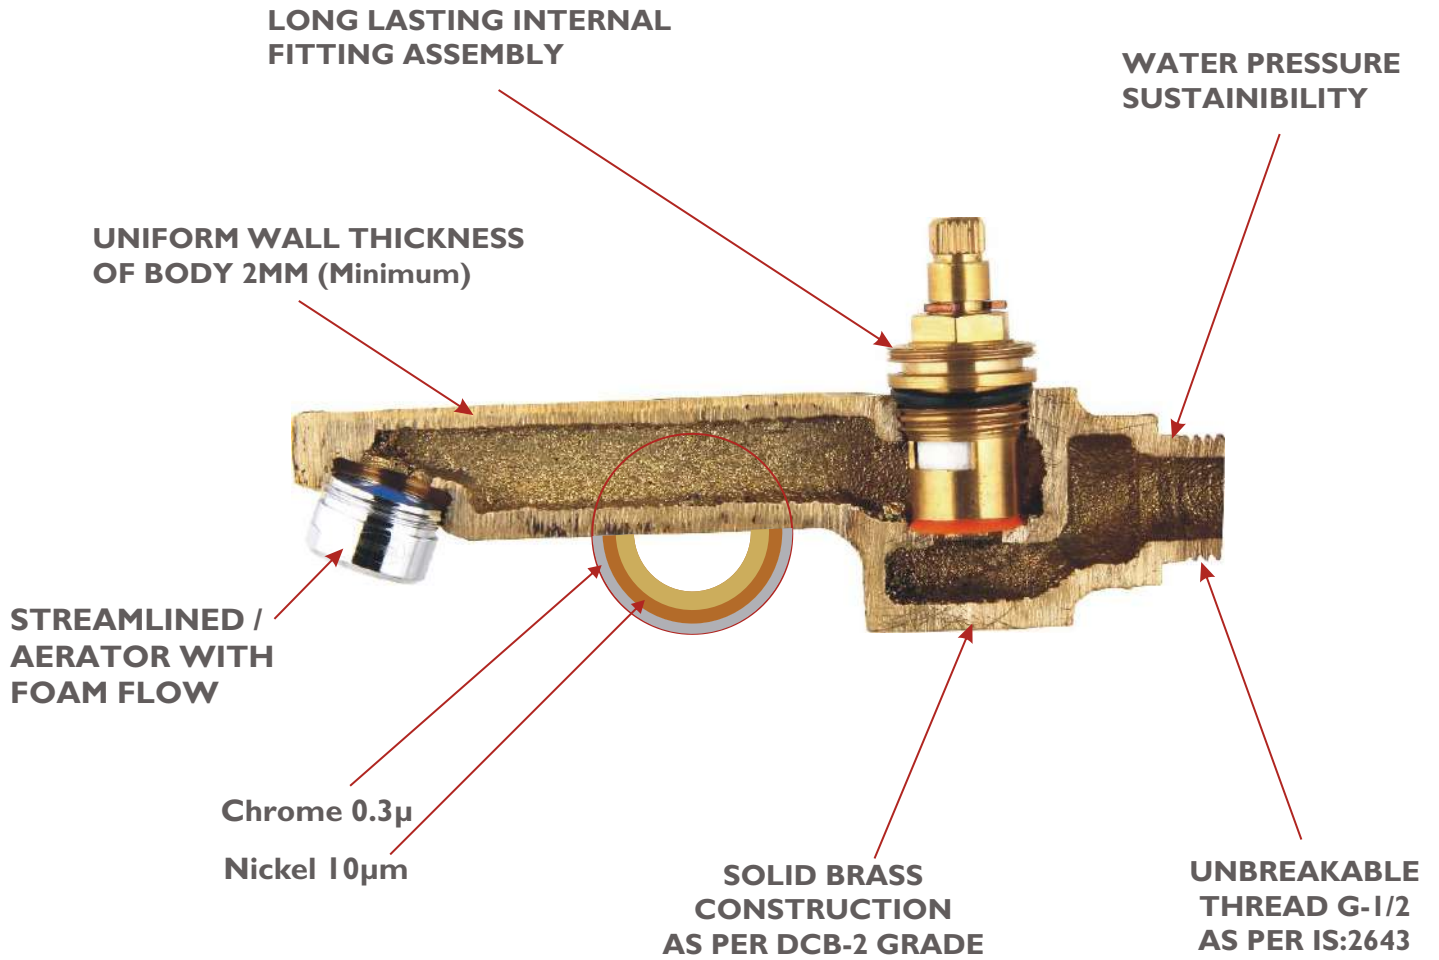

LEARN HOW TO CLEAN A TAP