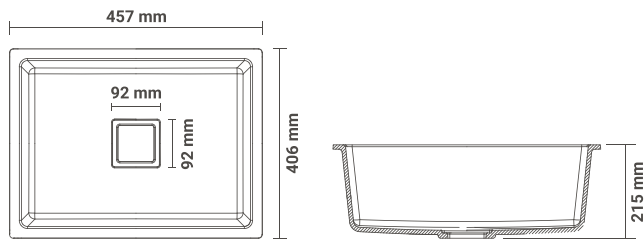

Installation

Top Mount Under Mount Flush Mount

EXCLUSIVE QUARTZ SINKS

Single Bowl Sink Black
Size : 18"x16" Weight : 9kg. Approx

Single Bowl Sink Brown
Size : 21"x18" Weight : 11kg. Approx

Single Bowl Sink White
Size : 24"x18" Weight : 12kg. Approx